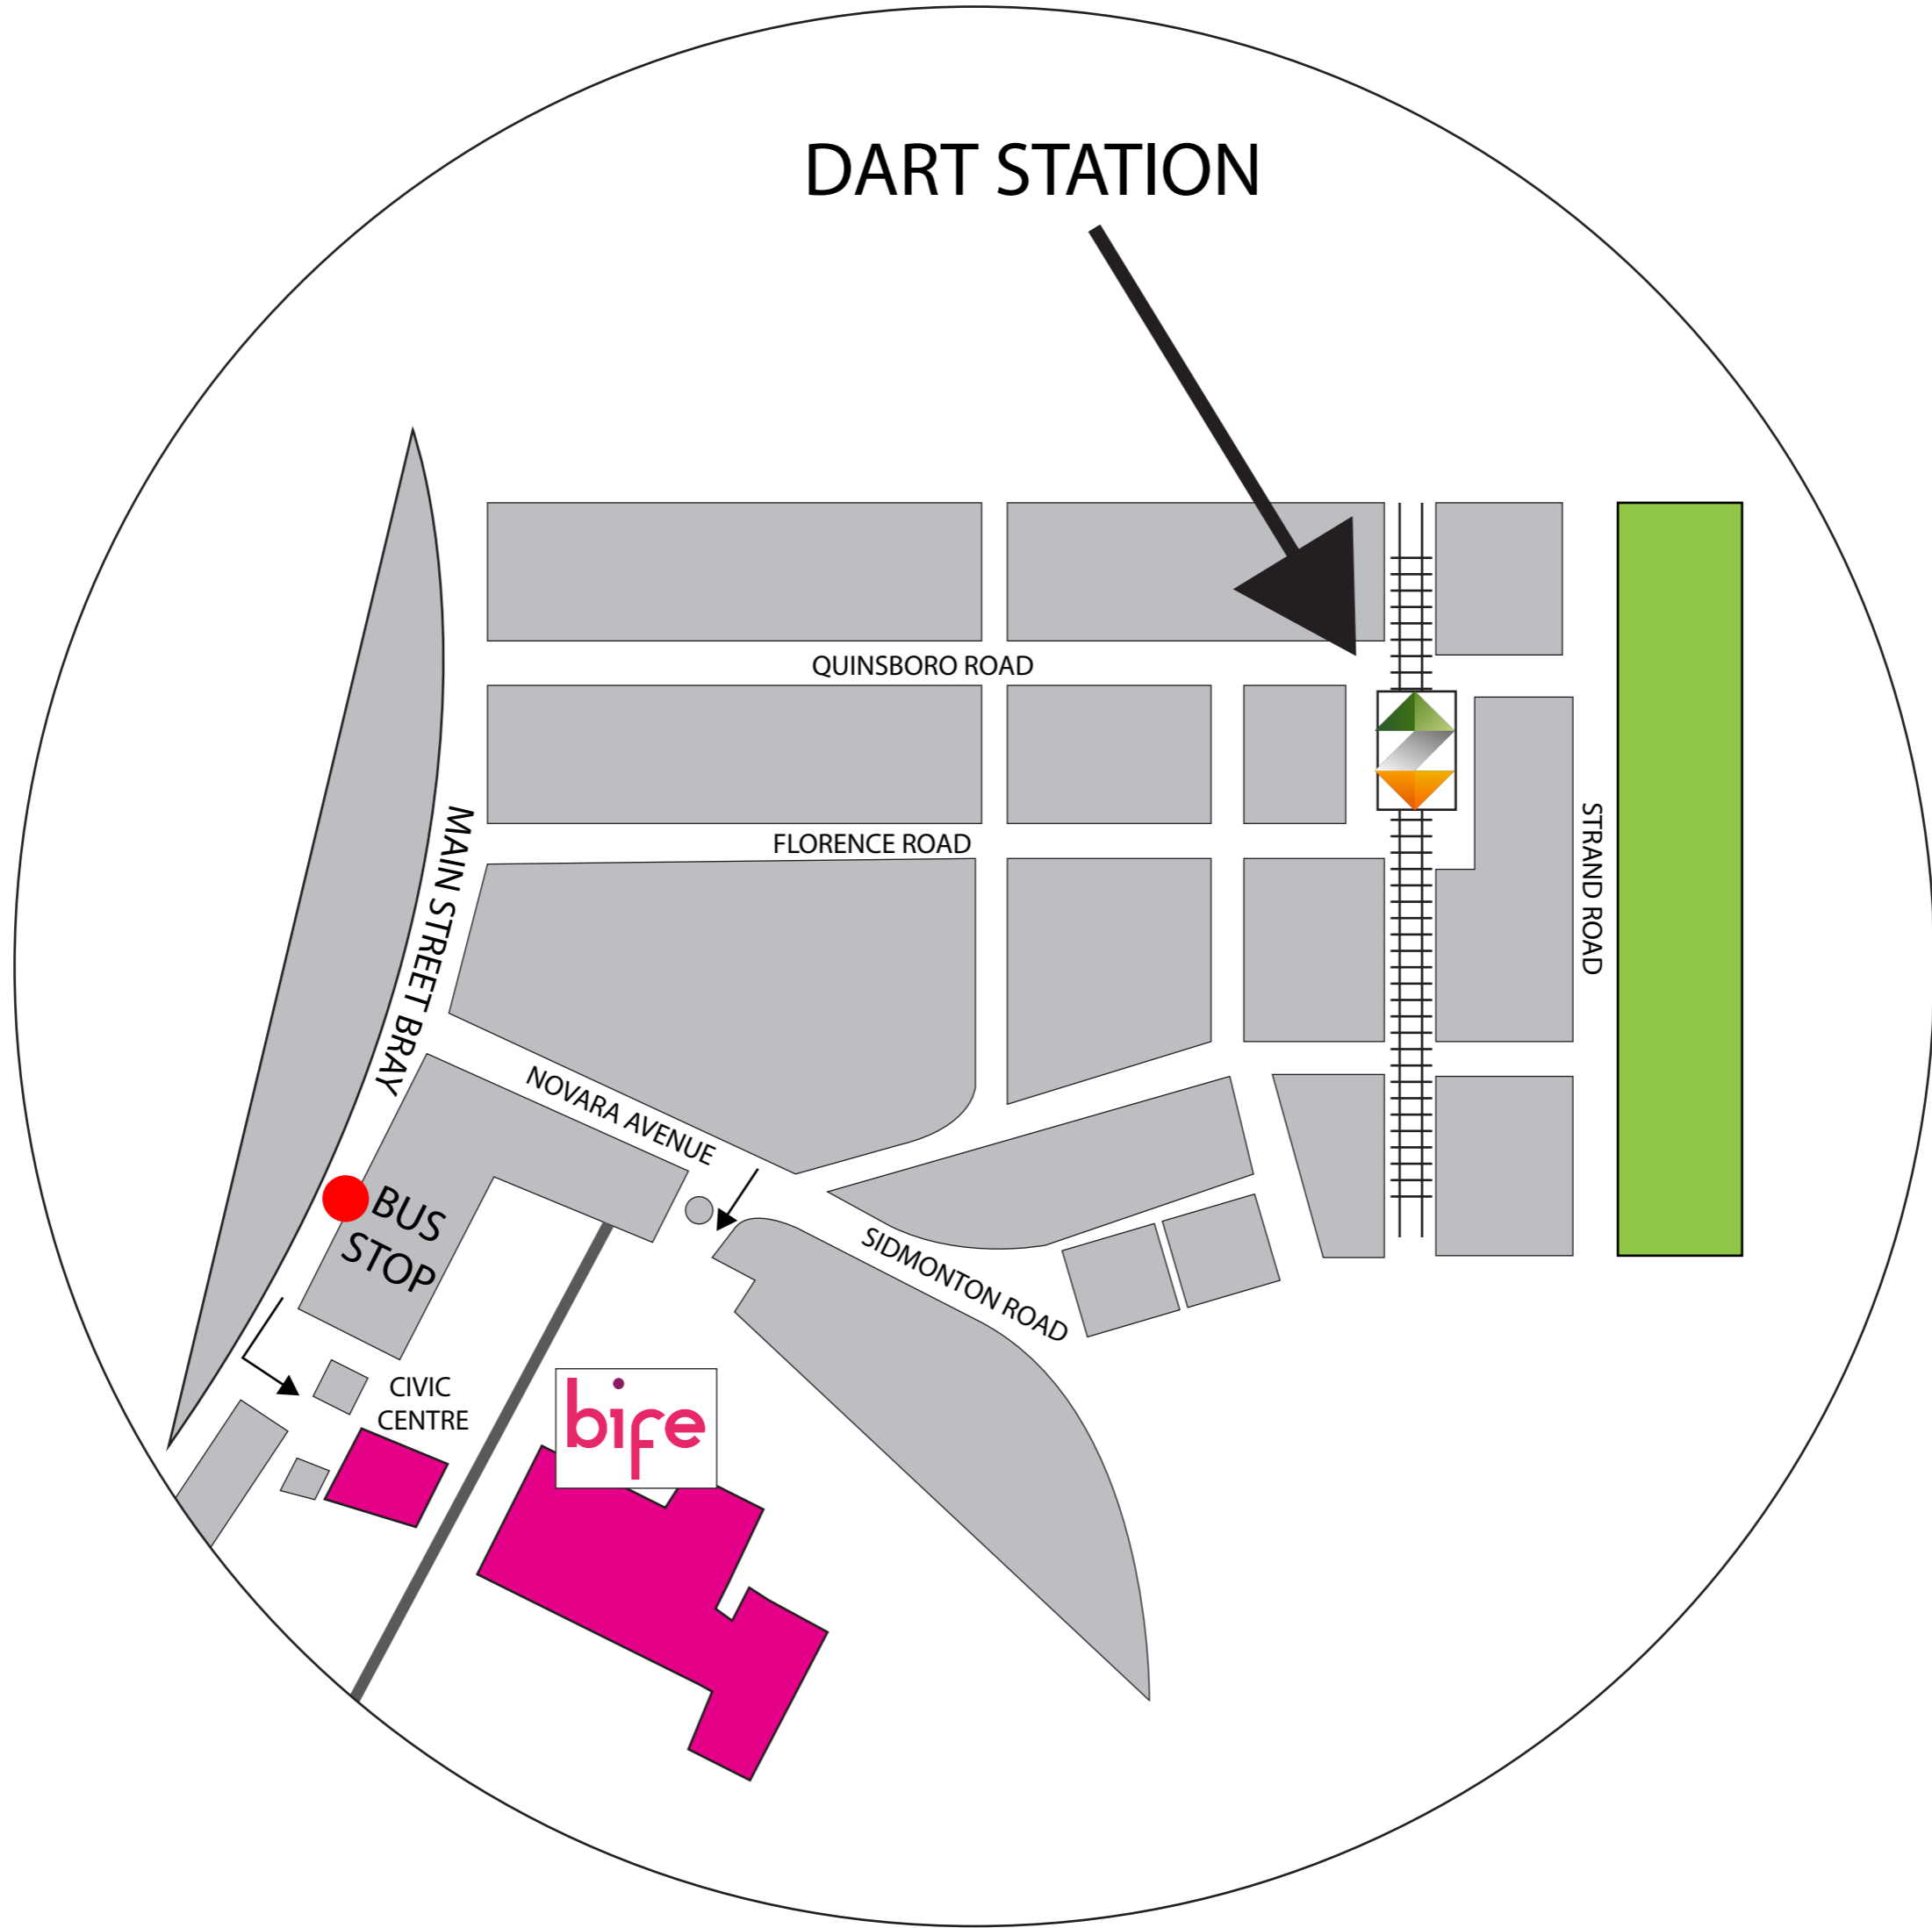

# DART STATION

QUINSBORO ROAD

FLORENCE ROAD

STRAND ROAD

MAIN STREET BRAY

NOVARA AVENUE

SIDMONTON ROAD

BUS STOP

CIVIC CENTRE

bife